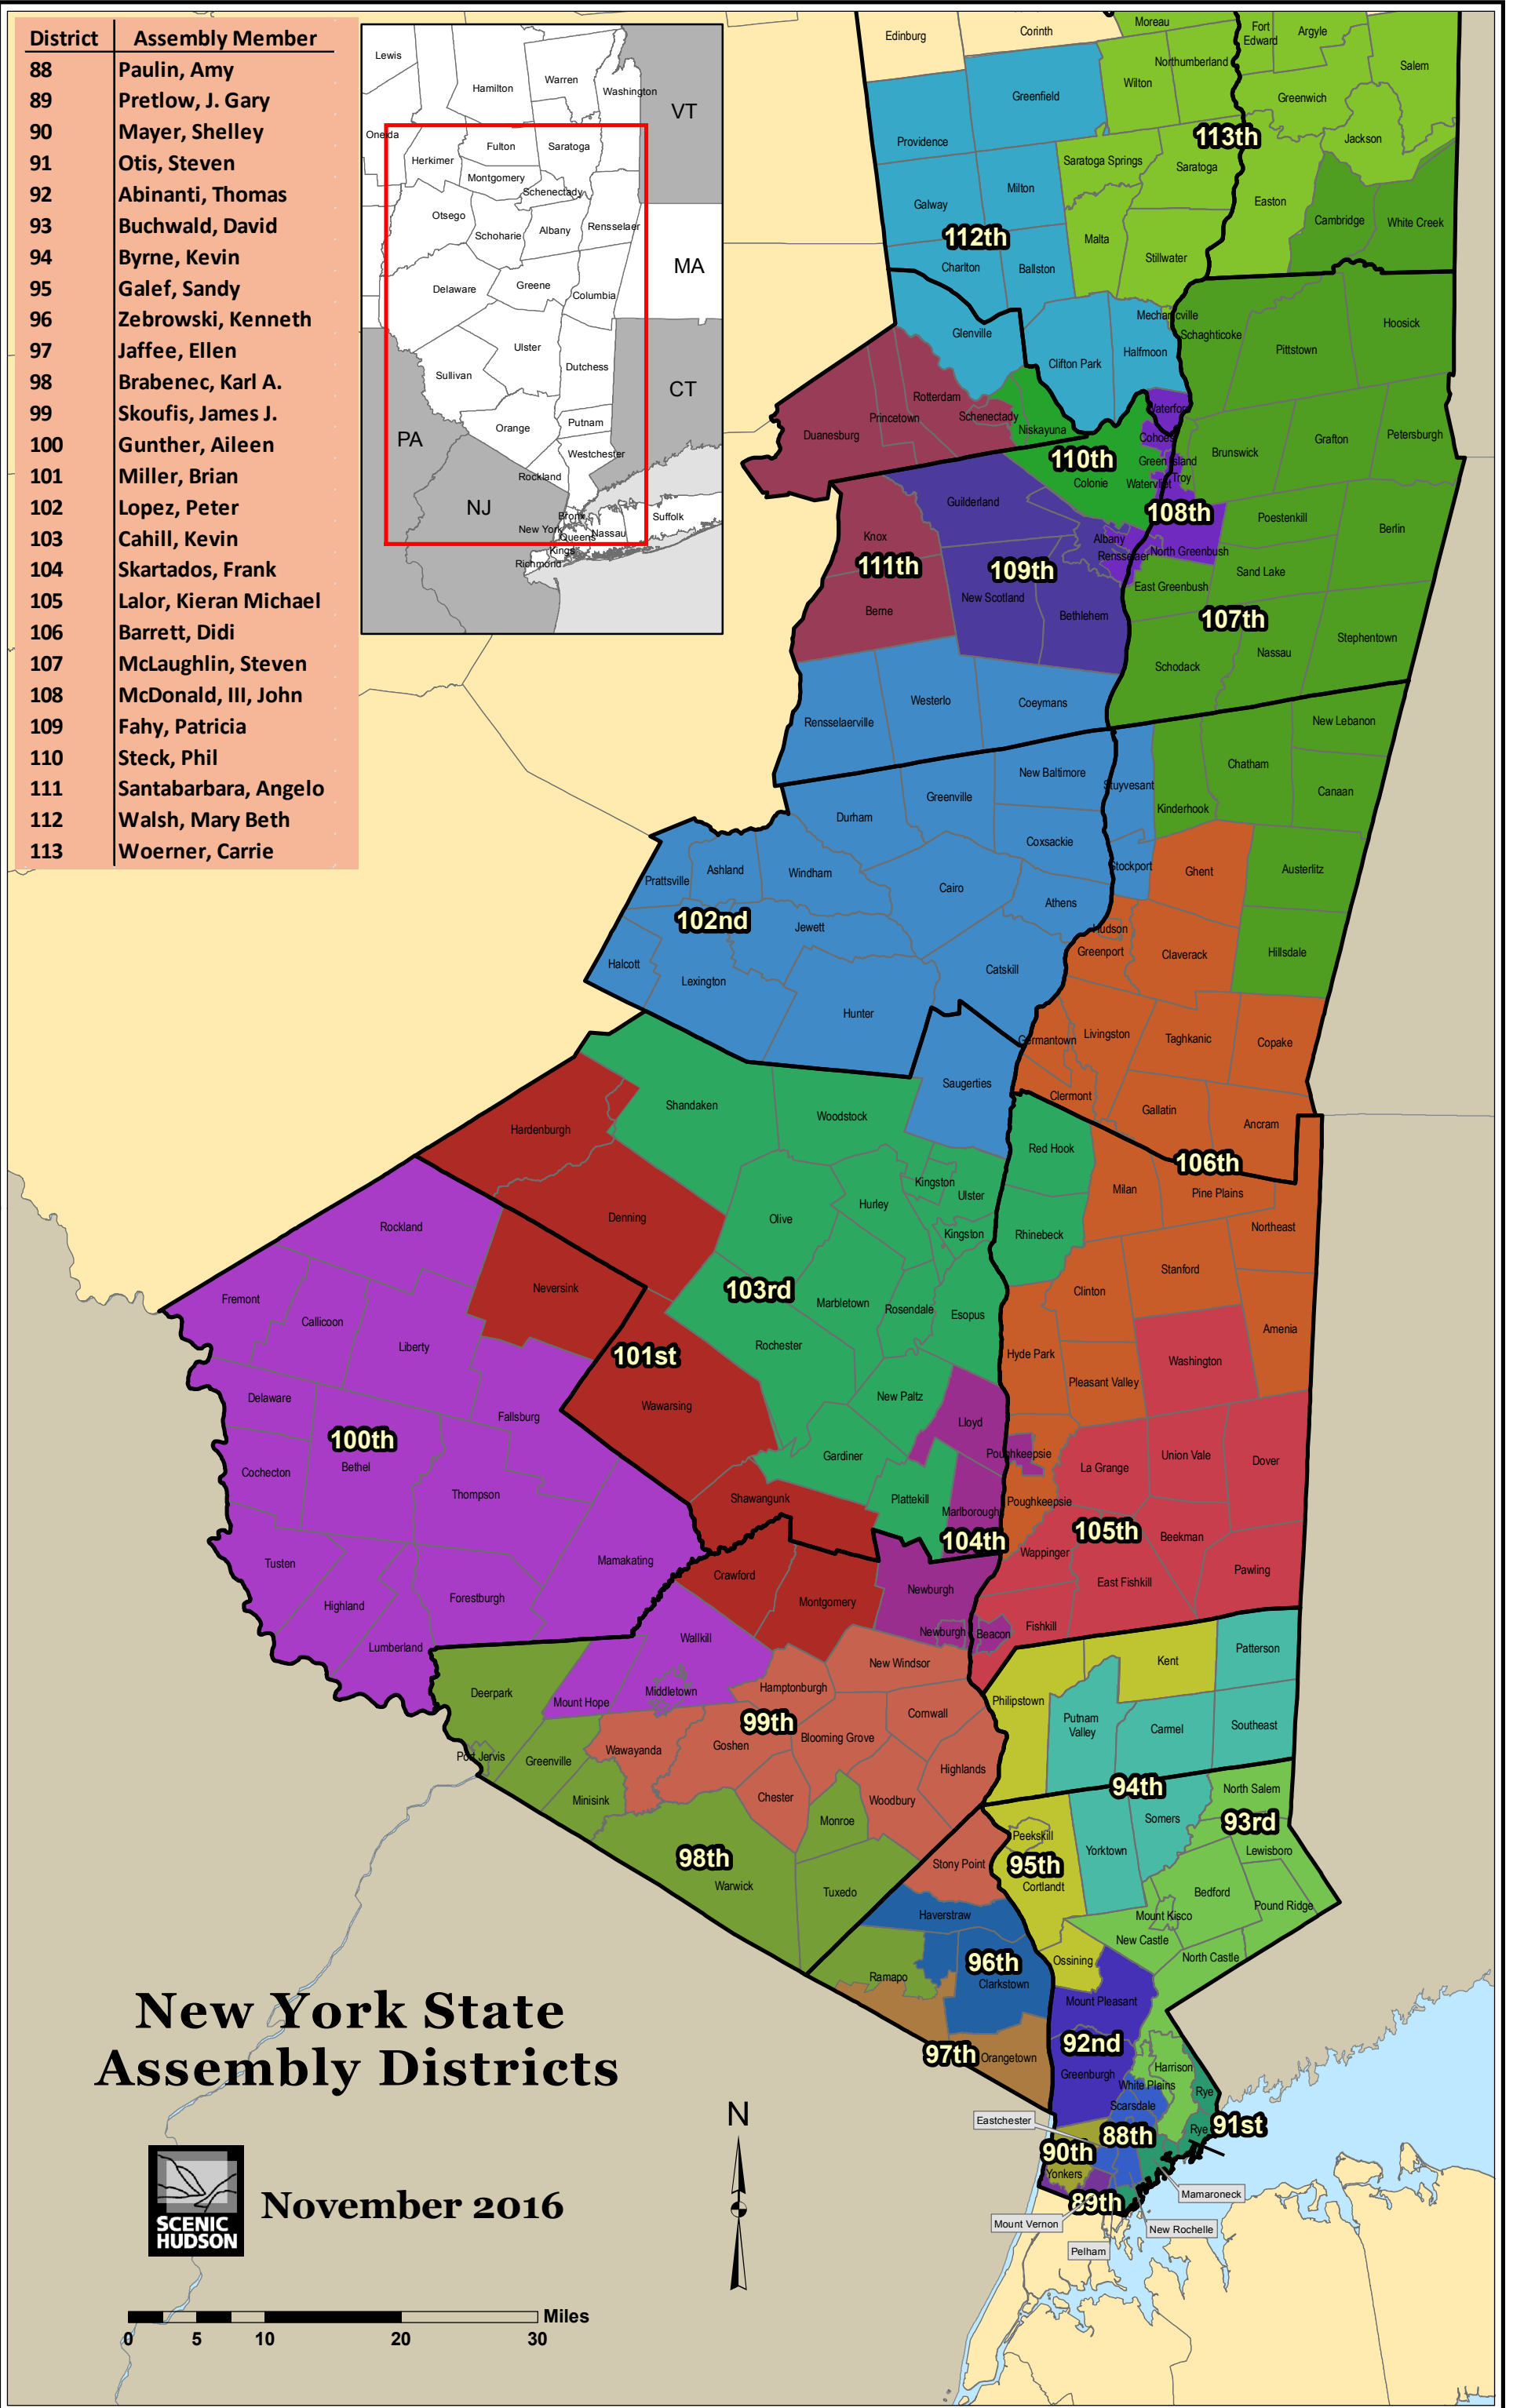

District	Assembly Member
88	Paulin, Amy
89	Pretlow, J. Gary
90	Mayer, Shelley
91	Otis, Steven
92	Abinanti, Thomas
93	Buchwald, David
94	Byrne, Kevin
95	Galef, Sandy
96	Zebrowski, Kenneth
97	Jaffee, Ellen
98	Brabenec, Karl A.
99	Skoufis, James J.
100	Gunther, Aileen
101	Miller, Brian
102	Lopez, Peter
103	Cahill, Kevin
104	Skartados, Frank
105	Lalor, Kieran Michael
106	Barrett, Didi
107	McLaughlin, Steven
108	McDonald, III, John
109	Fahy, Patricia
110	Steck, Phil
111	Santabarbara, Angelo
112	Walsh, Mary Beth
113	Woerner, Carrie

New York State Assembly Districts

November 2016